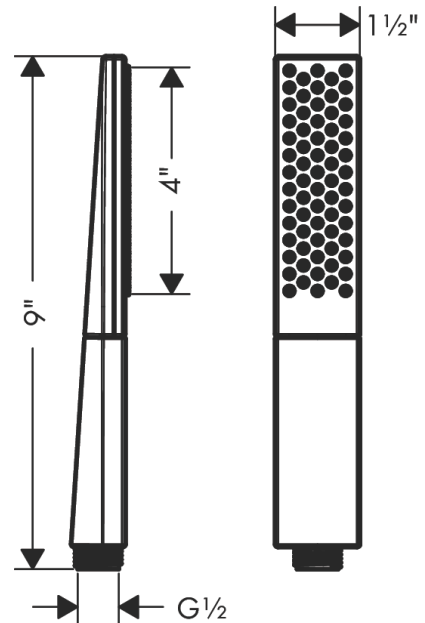

Rainfinity
Baton Handshower 100 1-Jet, 2.5 GPM
 Surface: **chrome** Part no. : **26866001**

Description

Features

- Spray modes: PowderRain
- Spray face finish: easy cleanable aluminium spray disc, graphite
- Flow: 2.5 GPM (9.5 L/Min)

Item details

List Price \$ 182.00

Technology

Design awards

reddot award 2019
best of the best

Compliance

Product image

Scale drawing

Rainfinity
Baton Handshower 100 1-Jet, 2.5 GPM
Surface: chrome Part no. : 26866001

Exploded drawing

Year of production: >04/20

Rainfinity
Baton Handshower 100 1-Jet, 2.5 GPM
 Surface: **chrome** Part no. : **26866001**

Spare parts list

Year of production: >04/20

Pos.	Description	Part no.	Price	PU
1	filter	92672000	-	1
2	seal	98058000	-	1